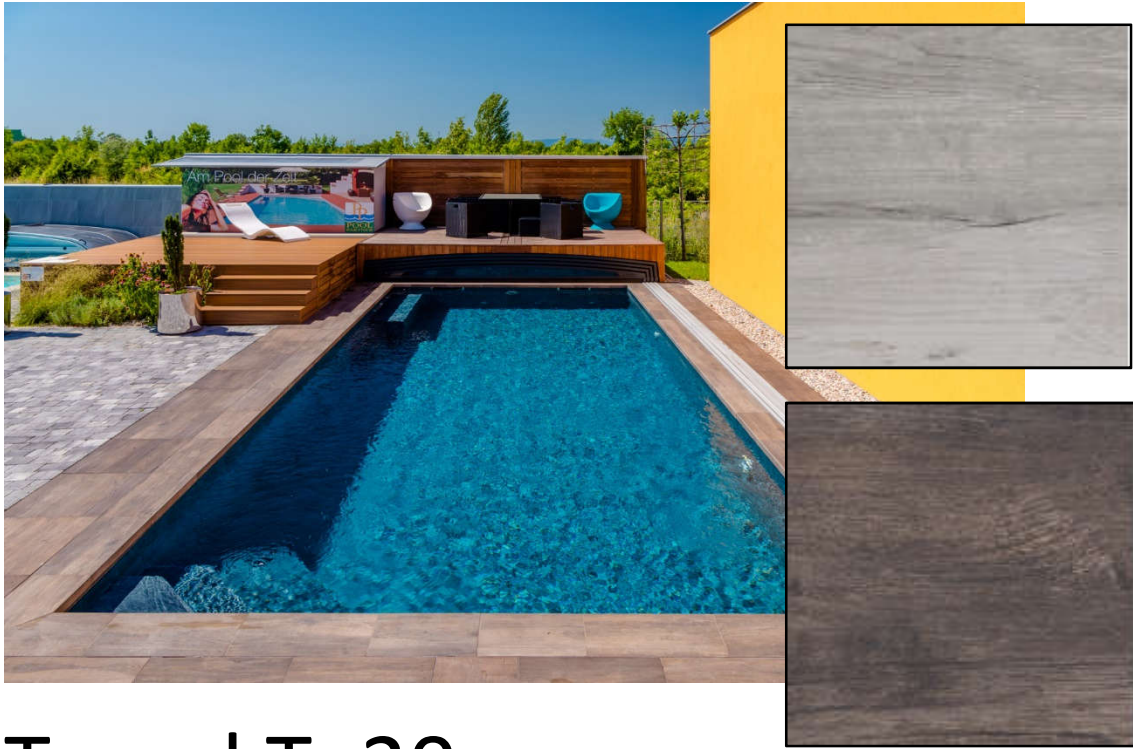

Feinsteinprogramm 2019

Art T_20 Cement60x60cm

Art T_20 Tobacco60x60cm

Stonework T_20 Beola60x60cm, 120x60cm

Stonework T_20 Quarzit bianca60x60cm, 120x60cm

Story T_20 90x45cm

Story Ivory, Story Bronze, Story Gray

Stockholm T_20 Mandel 60x60cm

Travel T_20 60x60cm, 30x120cm

Eastgray, Westbrown